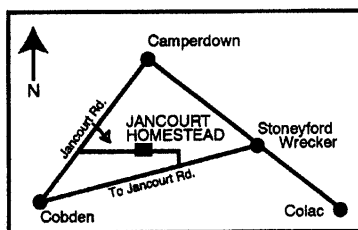

STUD HISTORY

The Wolbull Stud was started in 1968 with the main emphasis being placed on the The Braes blood. Further main additions were from Bundemar and Sandalwood. Wolbull is currently joining over 250 cows.

ON PROPERTY SALE

Wolbull conducts its own on property Bull and Female sale each year on the first Friday in March, offering over 45 bulls and 12 PTIC stud heifers.

SIRES IN USE

Merawah Raider, Wiranya Batavia, Wiranya Exeter, Karina Undera 2, Bobanken Vice Admiral, Keswick Roger Moore T147, Wolbull Caesar, Wolbull Ramset, Wolbull Power, Doonbiddie Captain Hook, Quamby Plains Roger Moore, Valma Goldrush, LLL Timber, Lyon Bank G.National, Wolbull Superior, Kayne Winter, Heatherdale Missile.